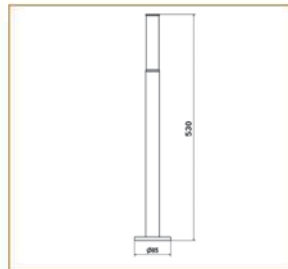

Basic Data

Material	Die Cast Aluminum
Finishing	Electrostatic Painting
Optics	Polycarbonate Diffuser
Weight	1.007kg
IP	65
IK	08
Suspension	Ground Mounted
Additional Data	

Specifications

Art No.	WAT	CCT	CRI	LED	Angle TL	Ø
74550-PL-	8	3000	80	1	-	286
74555-PL-	8	5000	80	1	-	294
74560-PL-	8	3000	80	1	-	286
74565-PL-	8	5000	80	1	-	294

Dimensions

Light Distribution

All Luminaires are electrical tested & protection tested according to the standard (IEC 598)