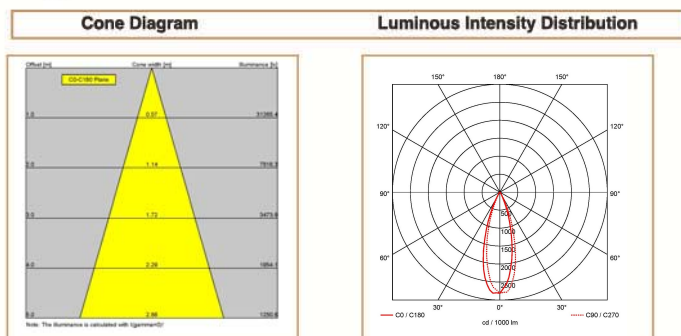

Light Distribution

All Luminaires are electrical tested & protection tested according to the standard (IEC 598)