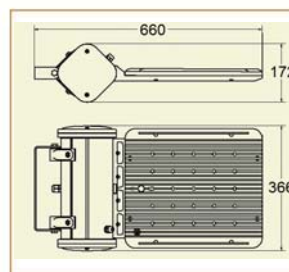

### Basic Data

Material	Die Cast Aluminum
Finishing	Electrostatic Painting
Optics	Lens
Weight	9.6 kg
IP	66
IK	08
Suspension	Surface Mounted
Additional Data	

### Specifications

Art No.	WAT	CCT	CRI	LED	Angle TL	Ø
72605-PL-	117	3000	75	24	28	10226
72607-PL-	117	5000	75	24	28	10979

### Dimensions