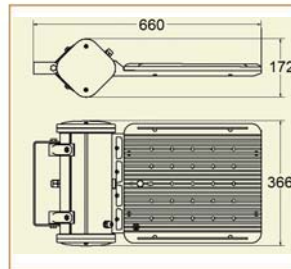

Basic Data

Material	Die Cast Aluminum
Finishing	Electrostatic Painting
Optics	Lens
Weight	9.6 kg
IP	66
IK	08
Suspension	Surface Mounted
Additional Data	

Specifications

Art No.	WAT	CCT	CRI	LED	Angle TL	Ø
72606-PL-	117	3000	75	24	98	10337
72608-PL-	117	5000	75	24	98	11098

Dimensions

Light Distribution

All luminaires are electrical tested & protection tested according to the standard (IEC 598)