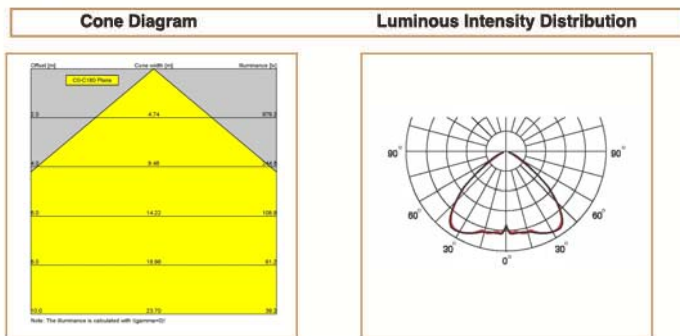

Light Distribution

All luminaires are electrical tested & protection tested according to the standard (IEC 598)