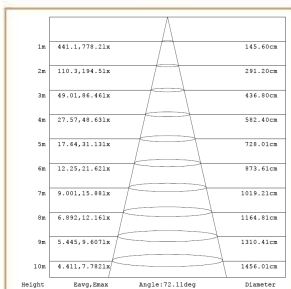

Light Distribution

Cone Diagram