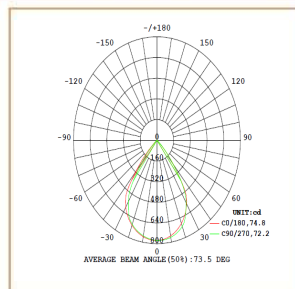

### Specifications

Art No.	WAT	CCT	CRI	LED	Angle TL	Ø
76344-PL-B	12	3000	83	7	74	1003 61*291

### Dimensions

### Light Distribution

Cone Diagram

Luminous Intensity Distribution

All Luminaries are electrical tested & protection tested according to the standard (IEC 598)