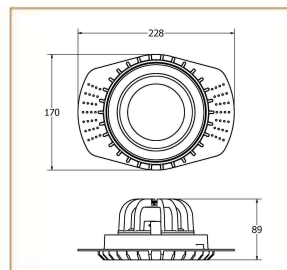

### Basic Data

Material	Die Cast Aluminum
Finishing	Electrostatic Painting
Optics	Lens & Glass
Weight	686 gm
IP	54
IK	00
Suspension	Ceiling Recessed
Additional Data	

### Specifications

Art No.	WAT	CCT	CRI	LED	Angle	TL	Ø
73472-PL-L	15	3000	98	1	36		172

### Dimensions