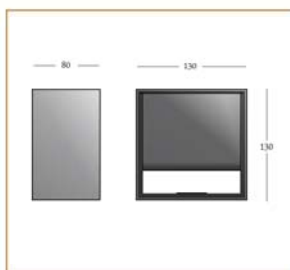

### Basic Data

Material	Die Cast Aluminum
Finishing	Electrostatic Painting
Optics	
Weight	800 gm
IP	65
IK	08
Suspension	Wall Mounted
Additional Data	

### Dimensions