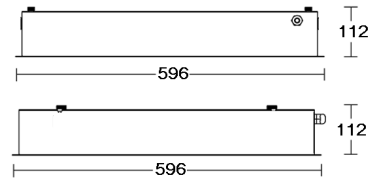

Photometric

Luminaire Data

IP	65
Body	Made of cold rolled Steel
Reflector	N/A
Diffuser	Made of opAL Plastic Sheet dimension 517 X 517 mm

Lamp data

Lamp type	TCI SMD Module
Lamp wattage	40
Lamp base	PCB
Lamp voltage	71.5
No. of lamps	120 LEDS
Lamp lumen	5316
Color temp	5000
C.Rendering (%)	80
Supplier	TCI
Origin	ITALY

Control unit

Type	Driver
Wattage	40
Supplier	V.S
Origin	EU
Iginator	N/A
Capacitor	N/A

Revision

0

16/05/2016

STANDARD

Dimensions

Accessories