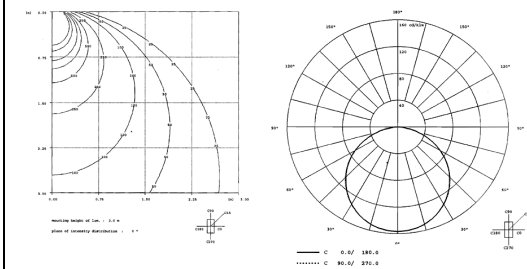

Photometric

Luminaire Data

IP	65
Body	Made of cold rolled Steel
Reflector	N/A
Diffuser	Made of opAL Plastic Sheet dimension 517 X 517 mm

Lamp data

Lamp type	TCI SMD Module
Lamp wattage	40
Lamp base	PCB
Lamp voltage	71.5
No. of lamps	120 LEDS
Lamp lumen	5316
Color temp	5000
C.Rendering (%)	80
Supplier	TCI
Origin	ITALY