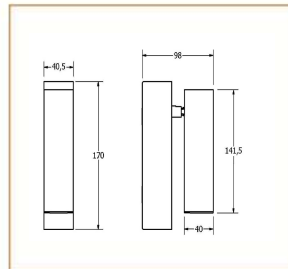

### Basic Data

Material	Die Cast Aluminum
Finishing	Electrostatic Painting
Optics	Lens
Weight	590 gm
IP	20
IK	08
Suspension	Wall Mounted
Additional Data	

### Specifications

Art No.	WAT	CCT	CRI	LED	Angle TL	Ø
73260-IC-	5	3000	92	1	53	213

### Dimensions