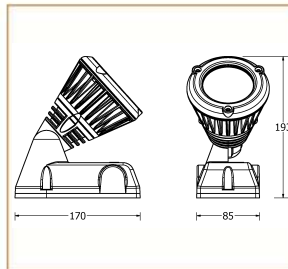

SPARK-B

Driver	Origin	LED	Origin	Lifetime
MW	Taiwan	EDISON	TIWAN	50000

Product Description

Spark is a stylish way to accentuate any area of the garden. The head can be angle tilted to suit the required position, it is also easy to install.

Basic Data

Material	Die Cast Aluminum
Finishing	Electrostatic Painting
Optics	
Weight	1.4 kg
IP	65
IK	08
Suspension	Ground Mounted
Additional Data	

Specifications

Art No.	WAT	CCT	CRI	LED	Angle	TL	Ø
75022-PL-	15	3000	80	1	20	1160	_

Dimensions

Light Distribution

All Luminaires are electrical tested & protection tested according to the standard (IEC 598)