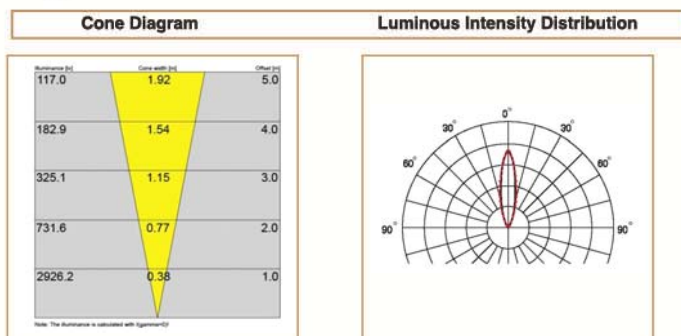

Light Distribution

All Luminaires are electrical tested & protection tested according to the standard (IEC 598)