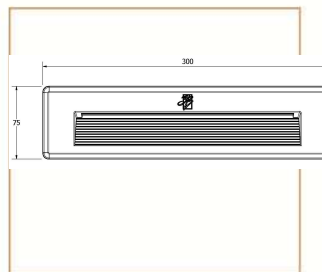

## Product Description

Clair is a compliant recessed mounted step light. Provides beauty durability and performance, with no visible fasteners to provide seamless integration with architectural styles

## Basic Data

Material	Die Cast Aluminum
Finishing	Electrostatic Painting
Optics	Glass
Weight	1.194Kg
IP	65
IK	08
Suspension	Wall Recessed
Additional Data	

## Specifications

Art No.	WAT	CCT	CRI	LED	Angle TL	Ø
71600-PL-	8	3000	82	6	192	-

## Dimensions