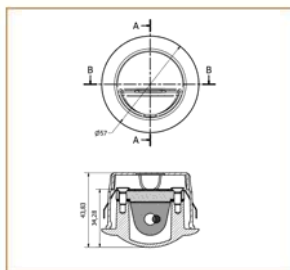

### Basic Data

Material	Die Cast Aluminum
Finishing	Electrostatic Painting
Optics	Plastic
Weight	88 gm
IP	65
IK	08
Suspension	Wall Recessed
Additional Data	

### Specifications

Art No.	WAT	CCT	CRI	LED	Angle TL	Ø
71525-PL-	1	3000	80	1	- 24	-
71527-PL-	1	5000	70	1	- 26	-

### Dimensions