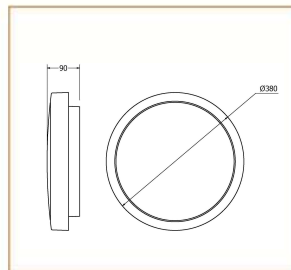

Basic Data

Material	Die Cast Aluminum
Finishing	Electrostatic Painting
Optics	OPAL
Weight	3.5KG
IP	65
IK	08
Suspension	Ceiling Mounted
Additional Data	

Specifications

Art No.	WAT	CCT	CRI	LED	Angle TL	Ø
73770-PL-	30	3000	85	72	113	1871

Dimensions

Light Distribution

All Luminaires are electrical tested & protection tested according to the standard (IEC 598)