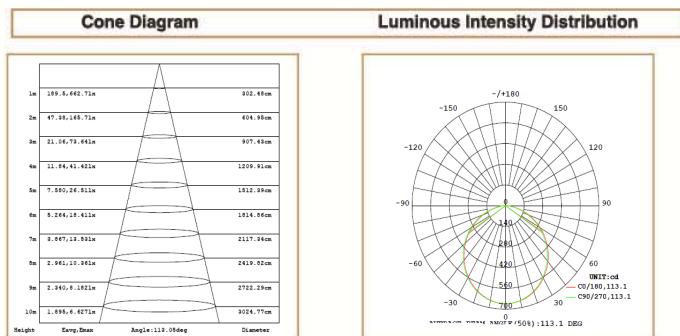

Light Distribution

All Luminaires are electrical tested & protection tested according to the standard (IEC 598)