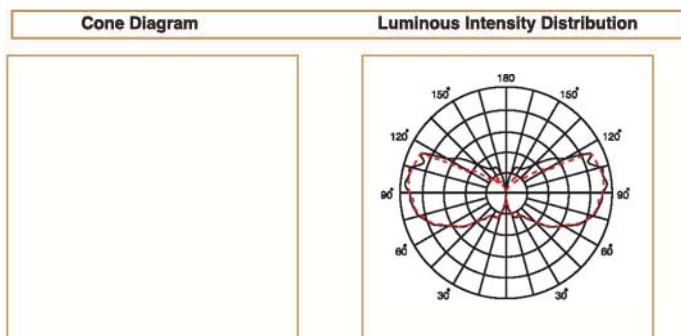

Light Distribution

All Luminaires are electrical tested & protection tested according to the standard (IEC 598)