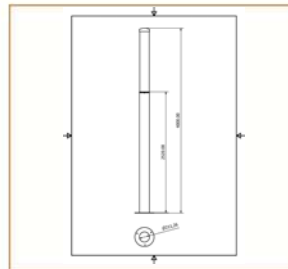

Basic Data

Material	Die Cast Aluminum
Finishing	Electrostatic Painting
Optics	
Weight	40 kg
IP	65
IK	08
Suspension	Pole Mounted
Additional Data	

Specifications

Art No.	WAT	CCT	CRI	LED	Angle TL	Ø
75535-PL-	75	5000	80	8	-	8640
75530-PL-	75	3000	80	8	-	8000

Dimensions

Light Distribution

All Luminaires are electrical tested & protection tested according to the standard (IEC 598)