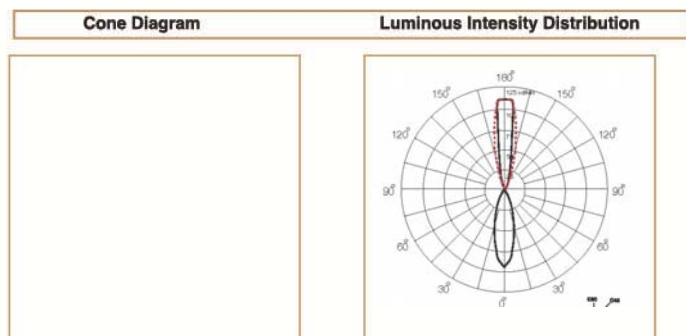

Basic Data

Material	Die Cast Aluminum
Finishing	Electrostatic Painting
Optics	
Weight	560 gm
IP	65
IK	08
Suspension	Wall Mounted
Additional Data	

Specifications

Art No.	WAT	CCT	CRI	LED	Angle	TL	Ø
73530-PL-	8	3000	80	1	25	381	_
73535-PL-	8	5000	80	1	25	462	_

Dimensions

Light Distribution

All Luminaires are electrical tested & protection tested according to the standard (IEC 598)