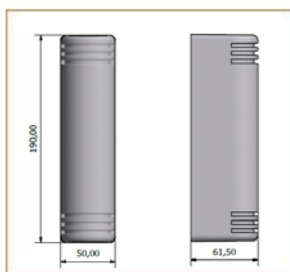

Basic Data

Material	Die Cast Aluminum
Finishing	Electrostatic Painting
Optics	
Weight	560 gm
IP	65
IK	08
Suspension	Wall Mounted
Additional Data	

Specifications

Art No.	WAT	CCT	CRI	LED	Angle	TL	Ø
73530-PL-	8	3000	80	1	25	381	_
73535-PL-	8	5000	80	1	25	462	_

Dimensions

Light Distribution

All Luminaires are electrical tested & protection tested according to the standard (IEC 598)