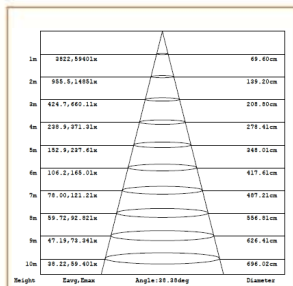

Basic Data

Material	Die Cast Aluminum
Finishing	Electrostatic Painting
Optics	Reflector & Glass
Weight	2kg
IP	65
IK	00
Suspension	Ceiling Mounted
Additional Data	

Specifications

Art No.	WAT	CCT	CRI	LED	Angle TL	Ø
73716-PL-	30	3000	83	1	39	3023

Dimensions

Light Distribution

Cone Diagram

Luminous Intensity Distribution

All Luminaires are electrical tested & protection tested according to the standard (IEC 598)