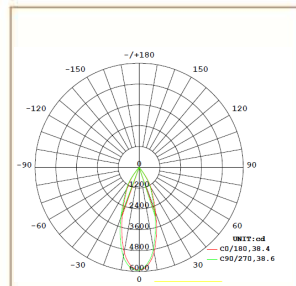

Basic Data

Material	Die Cast Aluminum
Finishing	Electrostatic Painting
Optics	Reflector & Glass
Weight	2kg
IP	65
IK	00
Suspension	Ceiling Mounted
Additional Data	

Specifications

Art No.	WAT	CCT	CRI	LED	Angle TL	Ø
73716-PL-	30	3000	83	1	39	3023

Dimensions

Light Distribution

Cone Diagram

Luminous Intensity Distribution

All Luminaires are electrical tested & protection tested according to the standard (IEC 598)