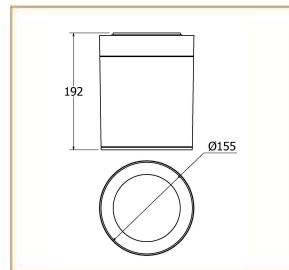

Basic Data

Material	Die Cast Aluminum
Finishing	Electrostatic Painting
Optics	Reflector & Glass
Weight	2kg
IP	65
IK	00
Suspension	Ceiling Mounted
Additional Data	

Specifications

Art No.	WAT	CCT	CRI	LED	Angle TL	Ø
73716-PL-	30	3000	83	1	39	3023

Dimensions

Light Distribution

Cone Diagram

Luminous Intensity Distribution

All Luminaires are electrical tested & protection tested according to the standard (IEC 598)