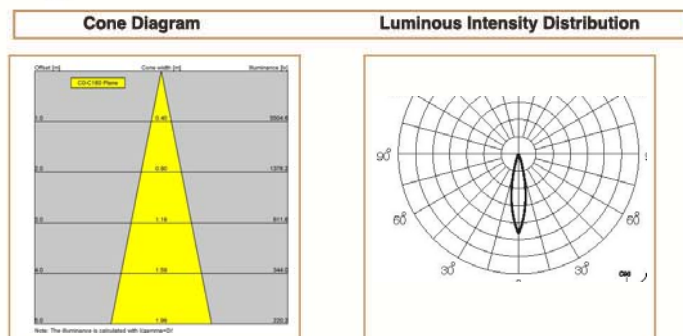

Light Distribution

All Luminaires are electrical tested & protection tested according to the standard (IEC 598)