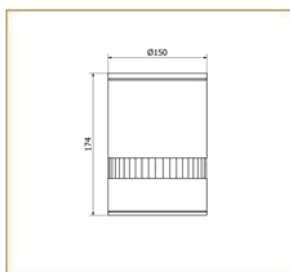

Basic Data

Material	Die Cast Aluminum
Finishing	Electrostatic Painting
Optics	Lens
Weight	1.46 kg
IP	54
IK	08
Suspension	Ceiling Mounted
Additional Data	

Specifications

Art No.	WAT	CCT	CRI	LED	Angle TL	Ø
73790-PL-	12	3000	75	9	18	1020
73791-PL-	12	5000	75	9	18	1093

Dimensions

Light Distribution

All Luminaires are electrical tested & protection tested according to the standard (IEC 598)