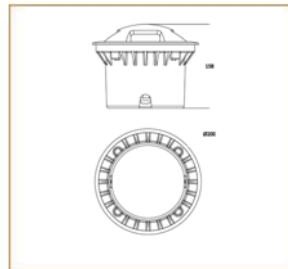

Dimensions