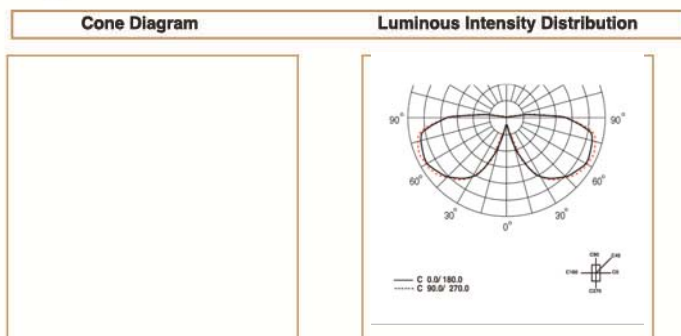

Light Distribution

All Luminaires are electrical tested & protection tested according to the standard (IEC 598)