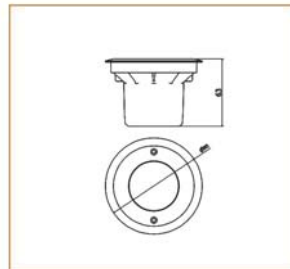

### Basic Data

Material	Die Cast Aluminum
Finishing	Polishing
Optics	Lens
Weight	300 gm
IP	67
IK	08
Suspension	Ground Recessed
Additional Data	

### Dimensions