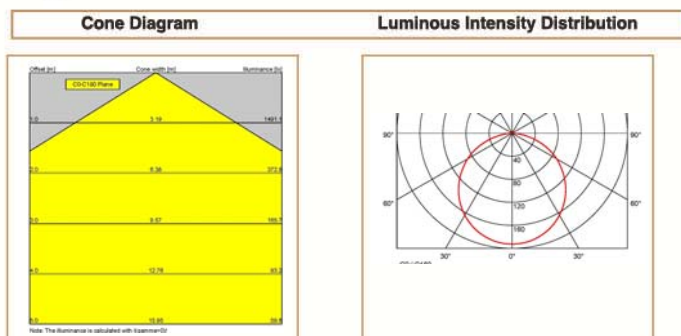

Light Distribution

All Luminaires are electrical tested & protection tested according to the standard (IEC 598)