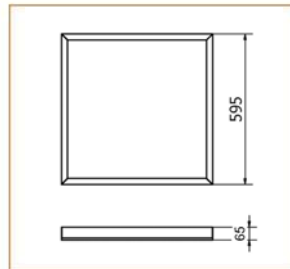

Basic Data

Material	Cold Rolled Steel
Finishing	Electrostatic Painting
Optics	
Weight	5.95 kg
IP	54
IK	08
Suspension	Ceiling Recessed
Additional Data	

Specifications

Art No.	WAT	CCT	CRI	LED	Angle	TL	Ø
77070-PL-	40	5000	80	4	114	4488	_
77071-PL-	40	3000	80	4	114	4148	_

Dimensions

Light Distribution

All Luminaires are electrical tested & protection tested according to the standard (IEC 598)