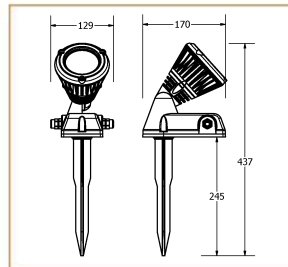

### Product Description

Spark is a stylish way to accentuate any area of the garden. The head can be angle tilted to suit the required position, it is also easy to install.

### Basic Data

Material	Die Cast Aluminum
Finishing	Electrostatic Painting
Optics	
Weight	1.55 kg
IP	65
IK	08
Suspension	Ground Mounted
Additional Data	

### Specifications

Art No.	WAT	CCT	CRI	LED	Angle	TL	Ø
75010-PL-	8	3000	80	1	12	544	_

### Dimensions