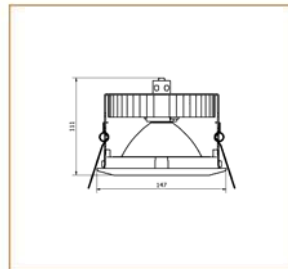

### Basic Data

Material	Die Cast Aluminum
Finishing	Electrostatic Painting/Electrostatic
Optics	
Weight	751 gm
IP	40
IK	08
Suspension	Ceiling Recessed
Additional Data	

### Dimensions