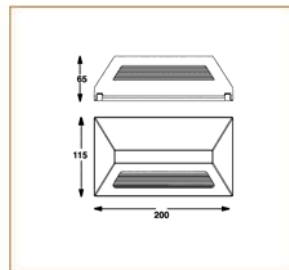

Dimensions