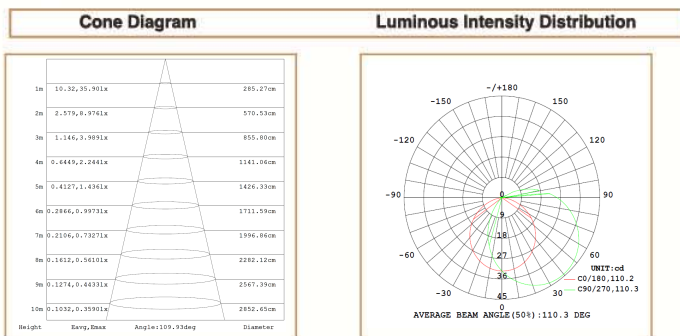

Light Distribution

All Luminaries are electrical tested & protection tested according to the standard (IEC 598)