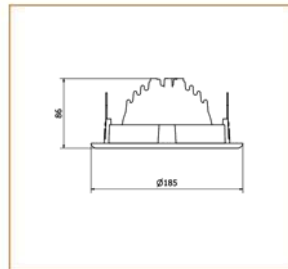

### Basic Data

Material	Die Cast Aluminum
Finishing	Electrostatic Painting
Optics	
Weight	954 gm
IP	54
IK	08
Suspension	Ceiling Recessed
Additional Data	

### Specifications

Art No.	WAT	CCT	CRI	LED	Angle	TL	Ø
73100-PL-	15	3000	80	1	45	810	157
73105-PL-	15	5000	80	1	45	810	157

### Dimensions