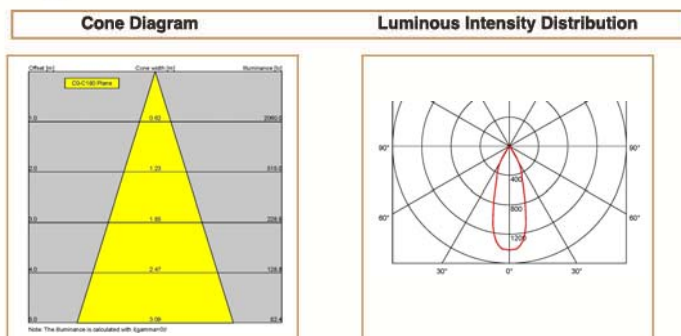

Light Distribution

All Luminaires are electrical tested & protection tested according to the standard (IEC 598)