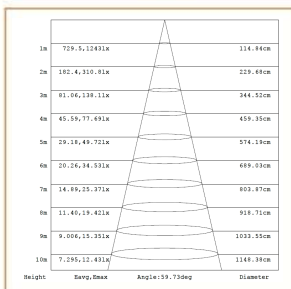

Basic Data

Material	Aluminum
Finishing	Electrostatic Painting
Optics	Lens
Weight	0.627kg
IP	40
IK	08
Suspension	Track Mounted
Additional Data	

Specifications

Art No.	WAT	CCT	CRI	LED	Angle TL	Ø
76350-PL-56W	10	3000	73	4	60	1216

Dimensions

Light Distribution

Cone Diagram

Luminous Intensity Distribution

All Luminaires are electrical tested & protection tested according to the standard (IEC 598)