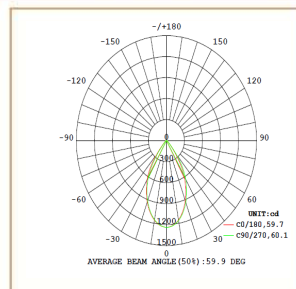

Basic Data

Material	Aluminum
Finishing	Electrostatic Painting
Optics	Lens
Weight	0.627kg
IP	40
IK	08
Suspension	Track Mounted
Additional Data	

Specifications

Art No.	WAT	CCT	CRI	LED	Angle TL	Ø
76350-PL-56W	10	3000	73	4	60	1216

Dimensions

Light Distribution

Cone Diagram

Luminous Intensity Distribution

All Luminaires are electrical tested & protection tested according to the standard (IEC 598)