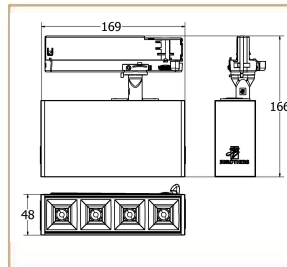

Basic Data

Material	Aluminum
Finishing	Electrostatic Painting
Optics	Lens
Weight	0.627kg
IP	40
IK	08
Suspension	Track Mounted
Additional Data	

Specifications

Art No.	WAT	CCT	CRI	LED	Angle TL	Ø
76350-PL-56W	10	3000	73	4	60	1216

Dimensions

Light Distribution

Cone Diagram

Luminous Intensity Distribution

All Luminaires are electrical tested & protection tested according to the standard (IEC 598)