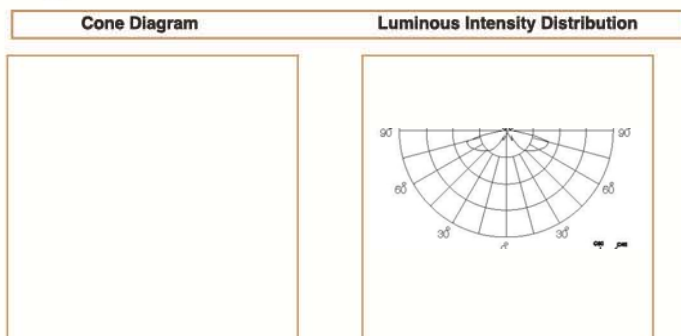

Light Distribution

All Luminaires are electrical tested & protection tested according to the standard (IEC 598)