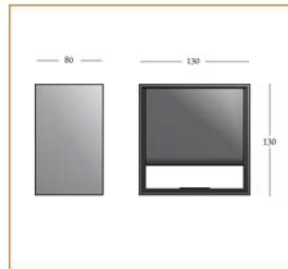

### Basic Data

Material	Die Cast Aluminum
Finishing	Electrostatic Painting
Optics	
Weight	800 gm
IP	65
IK	08
Suspension	Wall Mounted
Additional Data	

### Dimensions