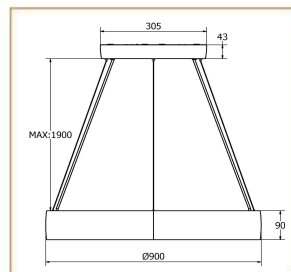

Basic Data

Material	Aluminum
Finishing	Electrostatic Painting
Optics	Opal
Weight	6.5 K.g
IP	40
IK	08
Suspension	Suspended
Additional Data	Direct-Indirect

Specifications

Art No.	WAT	CCT	CRI	LED	Angle TL	Ø
76106-PL- Direct	40	4000	85	18	103	2490
Indirect	40	4000	85	18	103	2490

Dimensions

Light Distribution

All Luminaries are electrical tested & protection tested according to the standard (IEC 598)