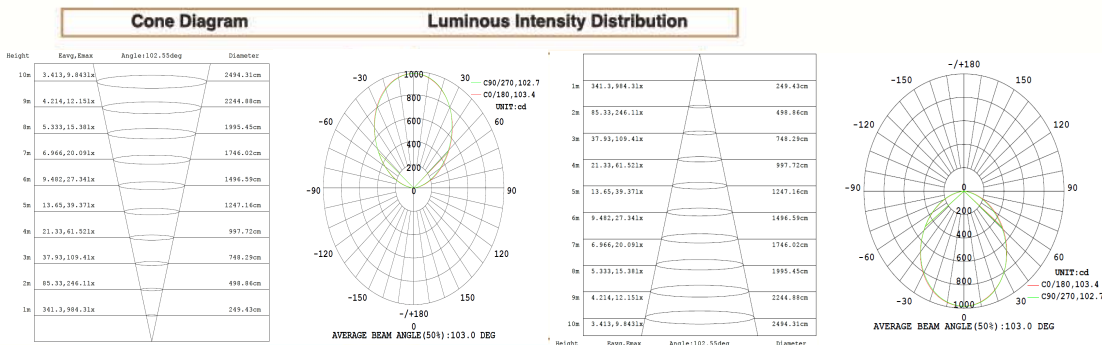

Basic Data

Material	Aluminum
Finishing	Electrostatic Painting
Optics	Opal
Weight	6.5 K.g
IP	40
IK	08
Suspension	Suspended
Additional Data	Direct-Indirect

Specifications

Art No.	WAT	CCT	CRI	LED	Angle TL	Ø
76106-PL- Direct	40	4000	85	18	103	2490
Indirect	40	4000	85	18	103	2490

Dimensions

Light Distribution

All Luminaries are electrical tested & protection tested according to the standard (IEC 598)