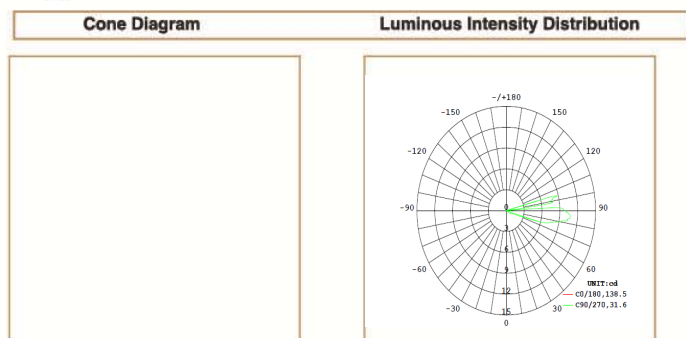

Light Distribution

All Luminaires are electrical tested & protection tested according to the standard (IEC 598)