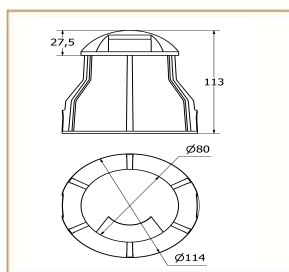

Basic Data

Material	STAINLESS
Finishing	Electrostatic Painting
Optics	GLASS
Weight	1kg
IP	67
IK	08
Suspension	Ground Recessed
Additional Data	

Specifications

Art No.	WAT	CCT	CRI	LED	Angle TL	Ø
71255-PL-	2	3000	82	1	32	7

Dimensions

Light Distribution

All Luminaires are electrical tested & protection tested according to the standard (IEC 598)