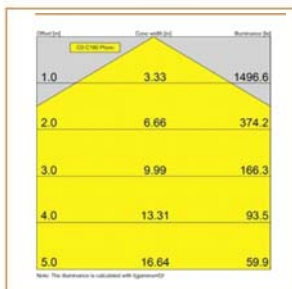

Light Distribution

Cone Diagram