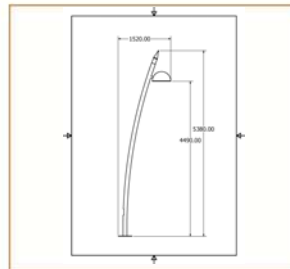

Basic Data

Material	Steel & Aluminum
Finishing	Electrostatic Painting
Optics	Lens
Weight	90 kg
IP	65
IK	08
Suspension	Pole Mounted
Additional Data	

Specifications

Art No.	WAT	CCT	CRI	LED	Angle TL	Ø
75550-PL-	60	4000	75	12	118 5264	_

Dimensions

Light Distribution

Cone Diagram

Luminous Intensity Distribution

All Luminaires are electrical tested & protection tested according to the standard (IEC 598)