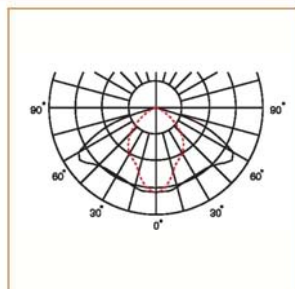

Basic Data

Material	Steel & Aluminum
Finishing	Electrostatic Painting
Optics	Lens
Weight	90 kg
IP	65
IK	08
Suspension	Pole Mounted
Additional Data	

Specifications

Art No.	WAT	CCT	CRI	LED	Angle TL	Ø
75550-PL-	60	4000	75	12	118 5264	_

Dimensions

Light Distribution

Cone Diagram

Luminous Intensity Distribution

All Luminaires are electrical tested & protection tested according to the standard (IEC 598)