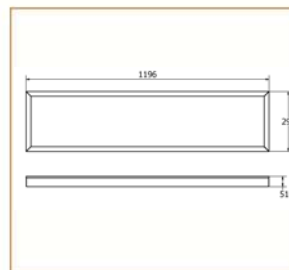

Basic Data

Material	Cold Rolled Steel
Finishing	Electrostatic Painting
Optics	
Weight	4.9 kg
IP	44
IK	08
Suspension	Ceiling Recessed
Additional Data	

Specifications

Art No.	WAT	CCT	CRI	LED	Angle TL	Ø
77180-PL-	36	3000	80	6	115	3040
77181-PL-	36	5700	80	6	115	3200
77562-PL-	36	3000	80	6	115	3040
77563-PL-	36	5700	80	6	115	3200

Dimensions

Light Distribution

All electrical tested & protection tested according to the standard (IEC 598)