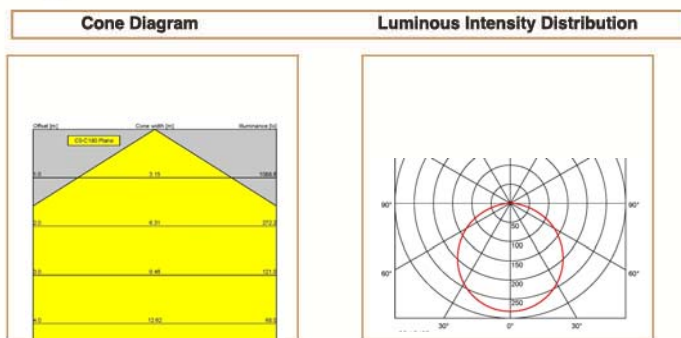

Light Distribution

All electrical tested & protection tested according to the standard (IEC 598)