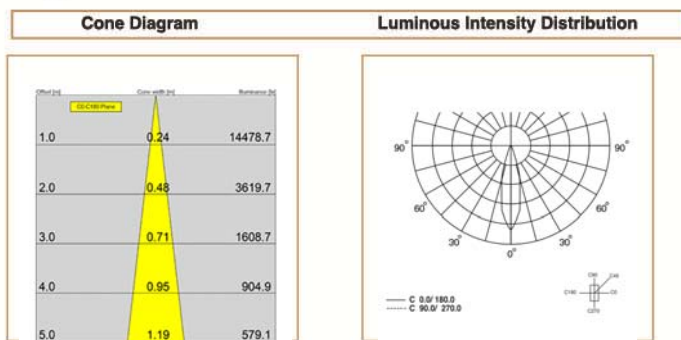

Basic Data

Material	Die Cast Aluminum
Finishing	Electrostatic Painting
Optics	Lens
Weight	546 gm
IP	40
IK	08
Suspension	Ceiling Recessed
Additional Data	

Specifications

Art No.	WATT	CCT	CRI	LED	Angle	TL	Ø
73321-PL-	24	3000	>70	9	32	2170	116
73322-PL-	24	4000	>70	9	32	2211	116
73323-PL-	24	5000	70	9	32	2252	116

Dimensions

Light Distribution

All Luminaires are electrical tested & protection tested according to the standard (IEC 598)