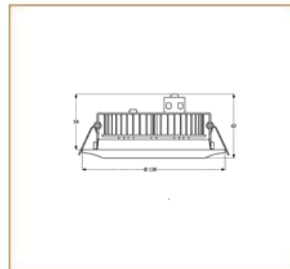

Dimensions