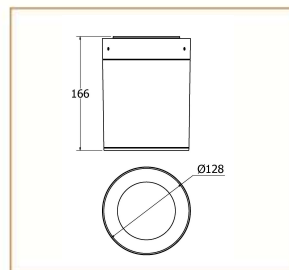

### Basic Data

Material	Die Cast Aluminum
Finishing	Electrostatic Painting
Optics	Reflector & Glass
Weight	1.9kg
IP	65
IK	00
Suspension	Ceiling Mounted
Additional Data	

### Specifications

Art No.	WAT	CCT	CRI	LED	Angle TL	Ø
73723 -PL-	20	3000	84	1	16	1737

### Dimensions