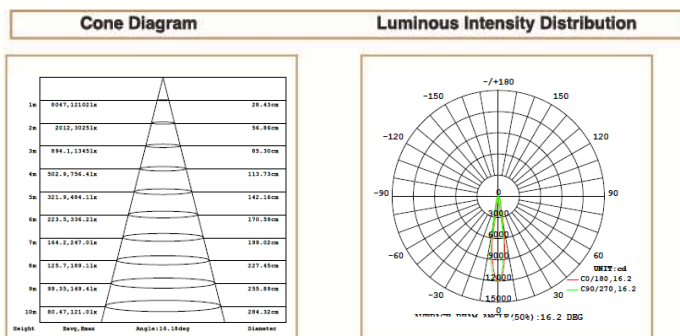

Light Distribution

All Luminaries are electrical tested & protection tested according to the standard (IEC 598)