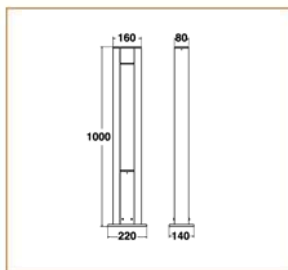

### Basic Data

Material	Die Cast Aluminum
Finishing	Electrostatic Painting
Optics	Lens
Weight	2.498 kg
IP	65
IK	08
Suspension	Ground Mounted
Additional Data	

### Specifications

Art No.	WAT	CCT	CRI	LED	Angle TL	Ø
74520-PL-	8	3000	70	4	-	340
74525-PL-	8	5000	70	4	-	450

### Dimensions