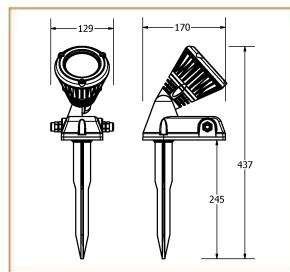

### Product Description

Spark is a stylish way to accentuate any area of the garden. The head can be angle tilted to suit the required position, it is also easy to install.

### Basic Data

Material	Die Cast Aluminum
Finishing	Electrostatic Painting
Optics	
Weight	1.55 kg
IP	65
IK	08
Suspension	Ground Mounted
Additional Data	

### Specifications

Art No.	WAT	CCT	CRI	LED	Angle	TL	Ø
75020-PL-	15	3000	80	1	20	1160	_
75021-PL-	15	5000	80	1	20	1200	_

### Dimensions