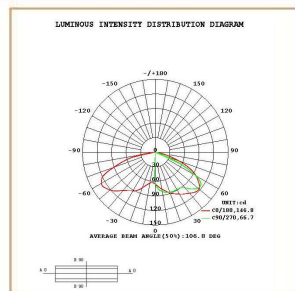

Basic Data

Material	Die Cast Aluminum
Finishing	Electrostatic Painting
Optics	Lens
Weight	4.65 kg
IP	65
IK	08
Suspension	Ground Mounted
Additional Data	

Specifications

Art No.	WAT	CCT	CRI	LED	Angle TL	Ø
74570-PL-	11	3000	84	1	107	394

Dimensions

Light Distribution

Cone Diagram

Luminous Intensity Distribution

All Luminaires are electrical tested & protection tested according to the standard (IEC 598)