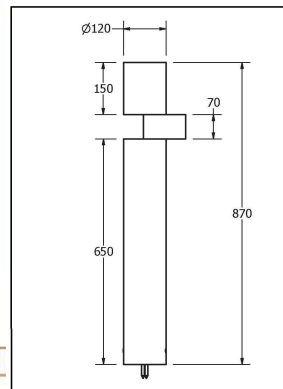

Basic Data

Material	Die Cast Aluminum
Finishing	Electrostatic Painting
Optics	Lens
Weight	4.65 kg
IP	65
IK	08
Suspension	Ground Mounted
Additional Data	

Specifications

Art No.	WAT	CCT	CRI	LED	Angle TL	Ø
74570-PL-	11	3000	84	1	107	394

Dimensions

Light Distribution

Cone Diagram

Luminous Intensity Distribution

All Luminaires are electrical tested & protection tested according to the standard (IEC 598)