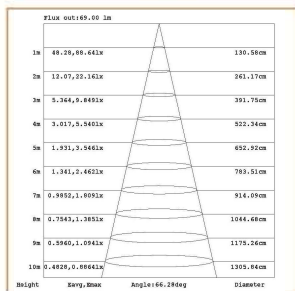

Basic Data

Material	Die Cast Aluminum
Finishing	Electrostatic Painting
Optics	Lens
Weight	4.65 kg
IP	65
IK	08
Suspension	Ground Mounted
Additional Data	

Specifications

Art No.	WAT	CCT	CRI	LED	Angle TL	Ø
74570-PL-	11	3000	84	1	107	394

Dimensions

Light Distribution

Cone Diagram

Luminous Intensity Distribution

All Luminaires are electrical tested & protection tested according to the standard (IEC 598)