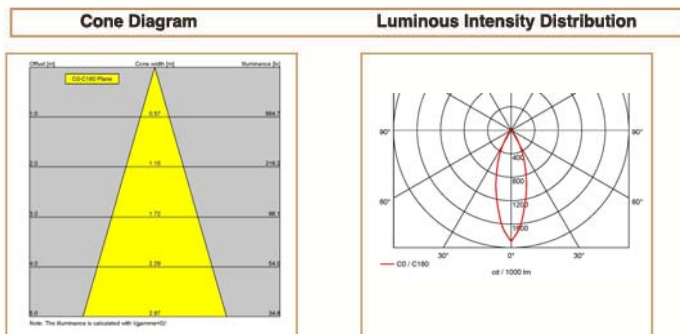

Light Distribution

All Luminaires are electrical tested & protection tested according to the standard (IEC 598)