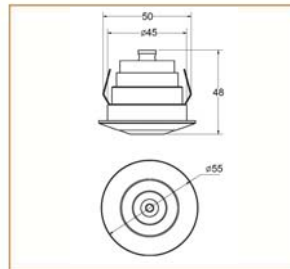

Basic Data

Material	Aluminium Bar
Finishing	Electrostatic Painting
Optics	Lens
Weight	180 g
IP	20
IK	08
Suspension	Ceiling Recessed
Additional Data	

Specifications

Art No.	WAT	CCT	CRI	LED	Angle TL	Ø
73185-IC-	8	3000	80	1	32	49

Dimensions

Light Distribution

All Luminaires are electrical tested & protection tested according to the standard (IEC 598)