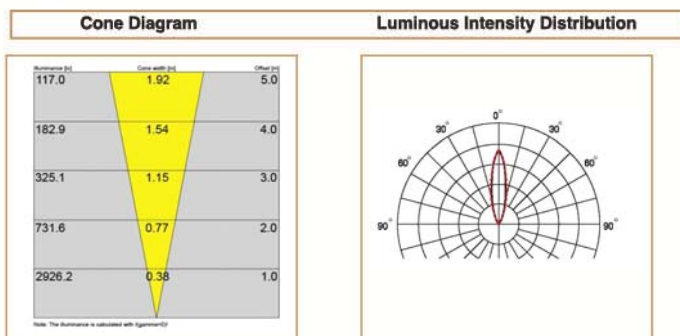

Light Distribution

All Luminaires are electrical tested & protection tested according to the standard (IEC 598)