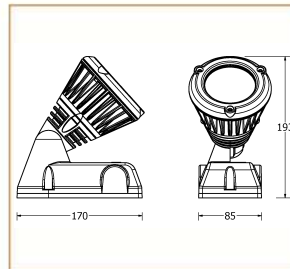

### Product Description

Spark is a stylish way to accentuate any area of the garden. The head can be angle tilted to suit the required position, it is also easy to install.

### Basic Data

Material	Die Cast Aluminum
Finishing	Electrostatic Painting
Optics	
Weight	1.4 kg
IP	65
IK	08
Suspension	Ground Mounted
Additional Data	

### Specifications

Art No.	WAT	CCT	CRI	LED	Angle	TL	Ø
75027-PL-	15	3000	80	1	36	1160	_

### Dimensions