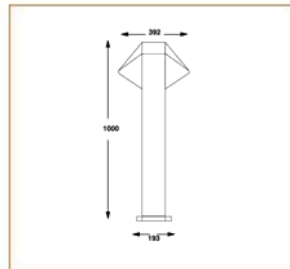

Basic Data

Material	Die Cast Aluminum
Finishing	Electrostatic Painting
Optics	Glass
Weight	7 kg
IP	54
IK	08
Suspension	Ground Mounted
Additional Data	

Specifications

Art No.	WAT	CCT	CRI	LED	Angle TL	Ø
74595-PL-	16	3000	70	4	114 512	_

Dimensions

Light Distribution

All Luminaires are electrical tested & protection tested according to the standard (IEC 598)