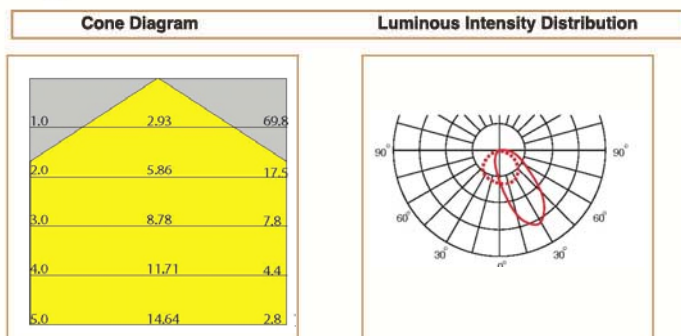

Light Distribution

All Luminaires are electrical tested & protection tested according to the standard (IEC 598)