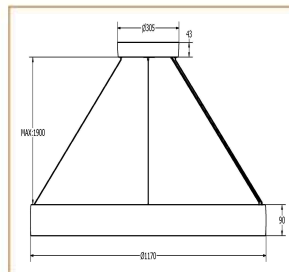

Basic Data

Material	Aluminum
Finishing	Electrostatic Painting
Optics	Opal
Weight	8.5 K.g
IP	40
IK	08
Suspension	Suspended
Additional Data	Direct-Indirect

Specifications

Art No.	WAT	CCT	CRI	LED	Angle	TL	Ø
76111-PL- Direct	52	4000	85	24	107	3227	
Indirect	52	4000	85	24	107	3227	

Dimensions

Light Distribution

All Luminaires are electrical tested & protection tested according to the standard (IEC 598)