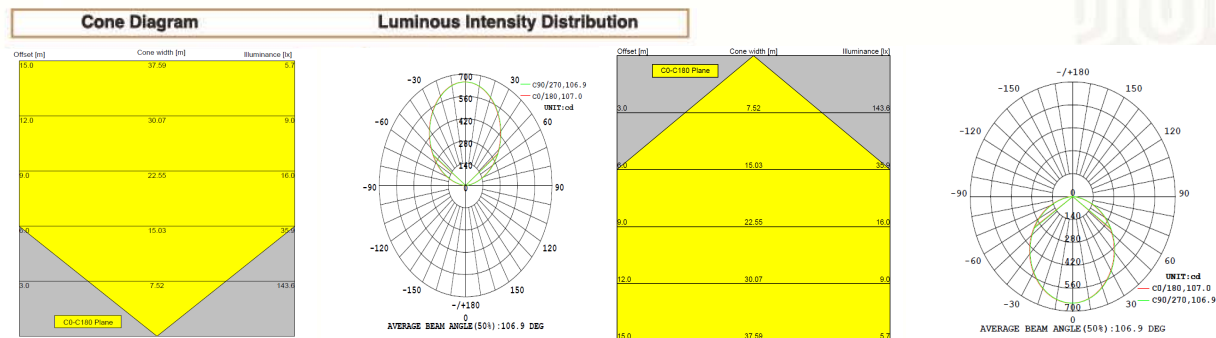

Basic Data

Material	Aluminum
Finishing	Electrostatic Painting
Optics	Opal
Weight	8.5 K.g
IP	40
IK	08
Suspension	Suspended
Additional Data	Direct-Indirect

Specifications

Art No.	WAT	CCT	CRI	LED	Angle	TL	Ø
76111-PL- Direct	52	4000	85	24	107	3227	
Indirect	52	4000	85	24	107	3227	

Dimensions

Light Distribution

All Luminaires are electrical tested & protection tested according to the standard (IEC 598)